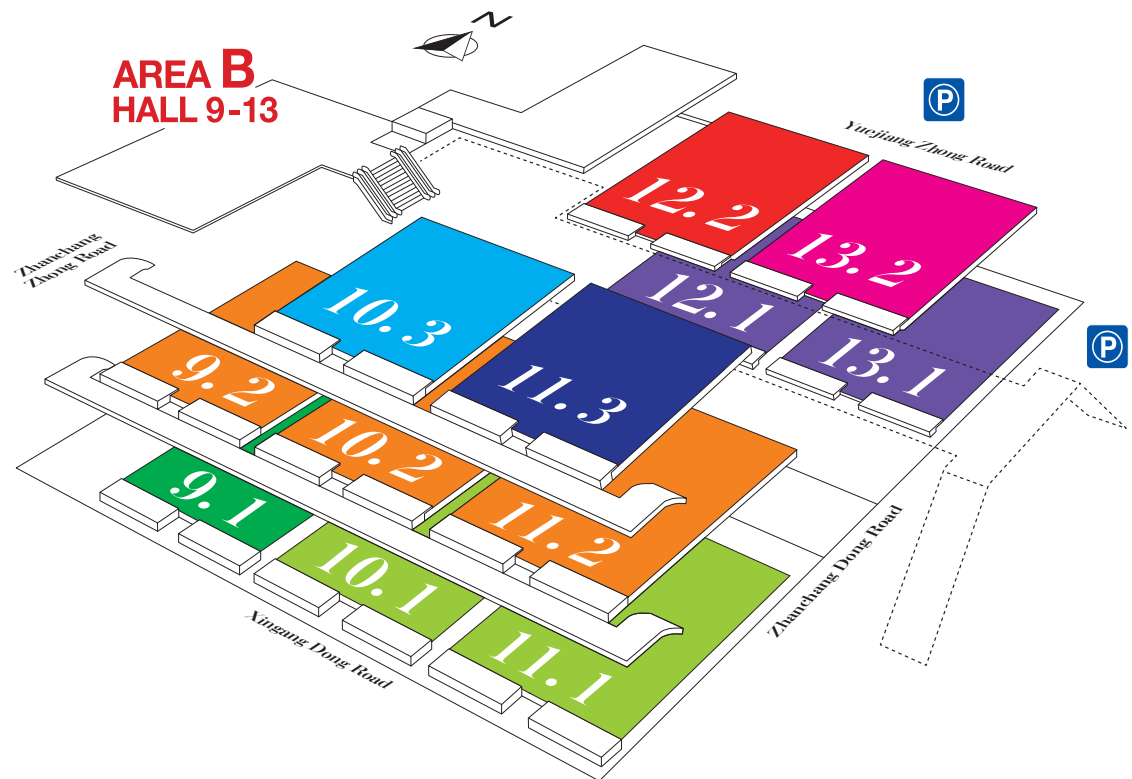

China Foreign Trade Guangzhou Exhibition General Corp

www.isle.org.cn

Summary

1,600+

Exhibitors

100,000^m²

Exhibition Area

2,085,000

Visits

20+

Forums

Expanded & Optimized Exhibition Areas

● 2017 ISLE

New Area in Hall 12.2
Integrated Screen Solution

● 2015/2016 ISLE

LED Screens, Video Wall, Fine Pitch
LED Lighting
Advertising Signs
Display Materials
Engraving Machines & Bending Machines
Inkjet-Printing Machines