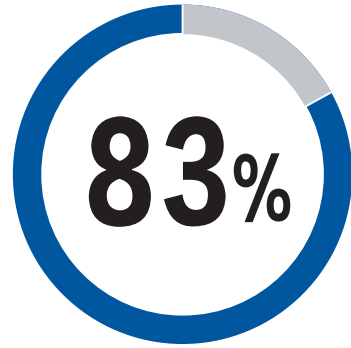

Industry Leaders Shining on The Best Platform

Satisfaction of Exhibitors