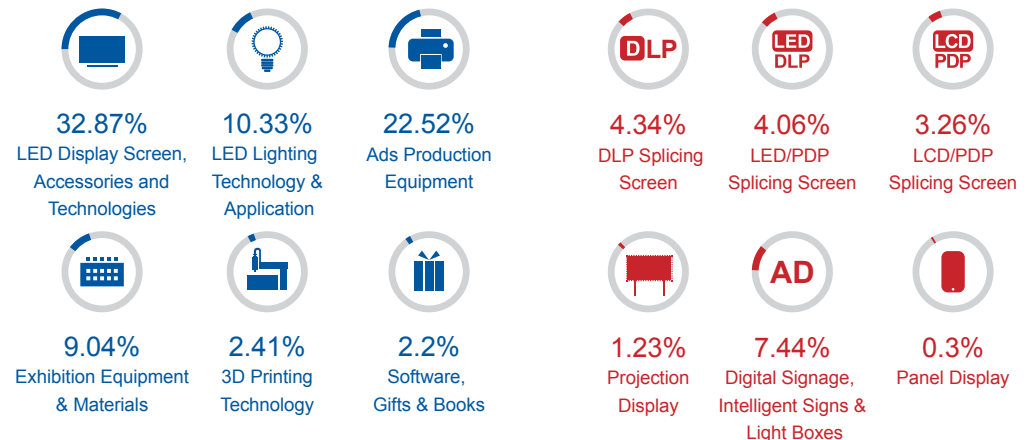

---- Guangzhou YUEFA Digital Technology Co., Ltd
(loyal exhibitor joining three consecutive sessions)
GM Chen Weiyong

Industry Leaders Shining on The Best Platform

Increasing Exhibitors

More Non-local Exhibitors

New Breakthrough for Overseas Exhibitors

More Exhibits

• New Exhibits

Industry Leaders Shining on The Best Platform

● LED Area

● Signs Area

(Exhibitors' names are in alphabetical order)

Gathering of Quality Buyers