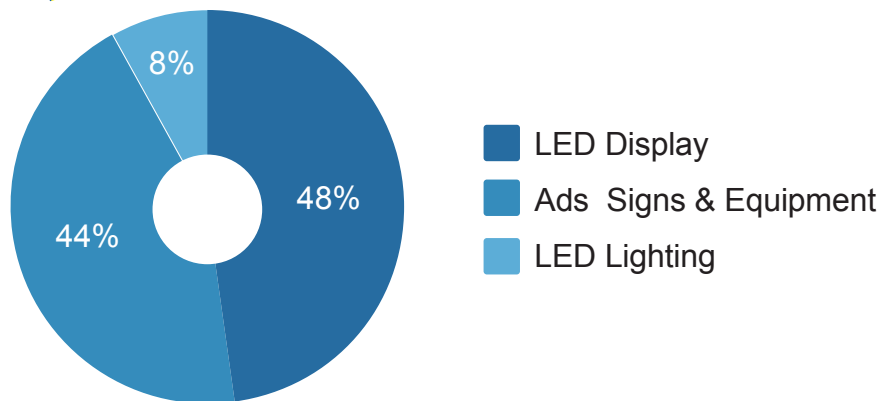

Gathering of Quality Buyers for New Market Opportunities

Analysis of Visitors by Interests