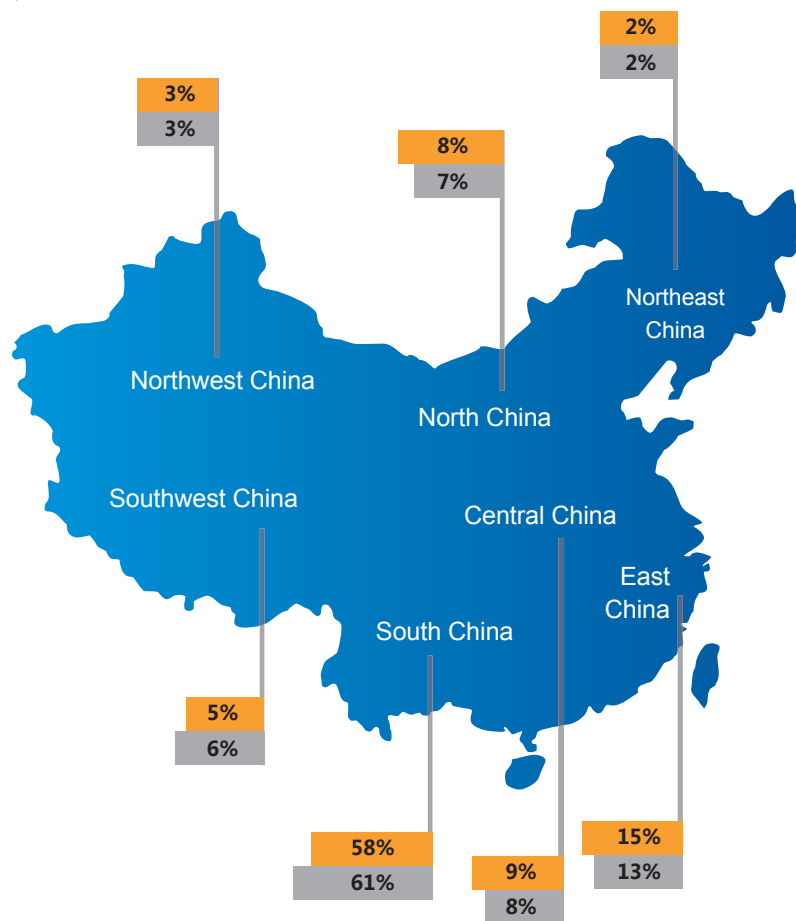

More Local Buyers Out of South China

More Overseas Buyers from Europe and America

2016

2017

Overseas Buyers (Over 20% of Total Number of Buyers)

Top 15 Countries and Regions

Part of VIP Buyers (Domestic)

Longlatled	LED display dealer, project contract and system integrator
Ogilvy	Advertising planner, designer, media and operator
Beijing Senda Screen Company	Advertising project contractor
Enshi Zhoujindian Culture	Media/advertising planner, designer and producer, architectural and decorative lighting project contractor, integrated supplier of city landscape and lighting
Guangzhou Duocai Advertising Co., Ltd.	Media/advertising planner, designer and producer
Guizhou Owl Culture Communication Co., Ltd.	Integrated supplier of stage, KTV and performance, art and entertainment equipment
Harbin Qinse Culture Communication	Integrated supplier of stage, KTV and performance, art and entertainment equipment
Ruixiang Advertising Material Trading Company in Hengyang, Hunan Province	Integrated supplier of advertising materials
Jiangfufu Lighting Co., Ltd.	Integrated supplier of architectural and decorative lighting, city landscape and lighting
Linyi Jinsheng Optoelectronic	Integrated supplier of LED lighting fixtures
Nanchang Shangshi Advertising and Decorative Project Co., Ltd.	Advertising and decorative project contractor
Shanghai Xingduo LED Co., Ltd.	Project contractor
Shenzhen Wenen Lighting Co., Ltd.	Integrated supplier of lighting material
Yida Advertising	Advertising planner, designer, media and operator
Yuen Kee Co., Ltd.	Sign and advertising equipment dealer
Zhejiang Inlove Music & Entertainment Co., Ltd.	Integrated supplier of stage, KTV, performance, art and entertainment equipment
Zhongsheng Audio, Video & Lighting	Integrated supplier of architectural and decorative lighting, city landscape and lighting, stage, KTV, performance, art and entertainment equipment