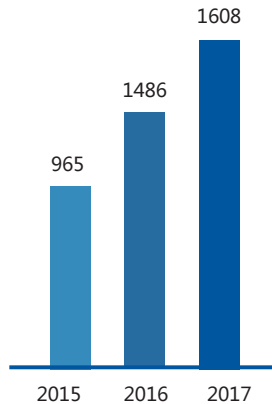

Industry Leaders Shining on The Best Platform

Increasing Exhibitors