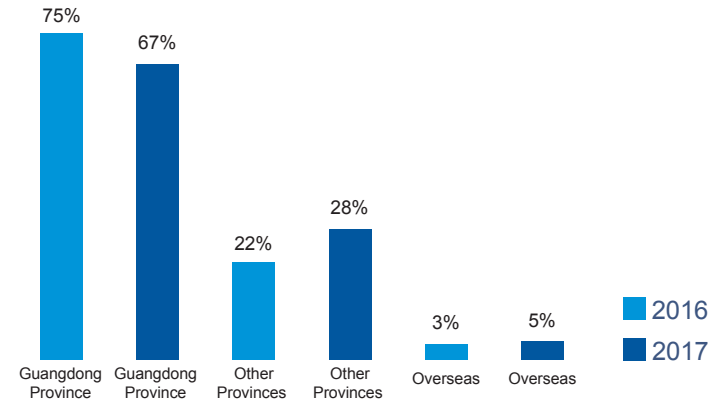

More Non-local Exhibitors