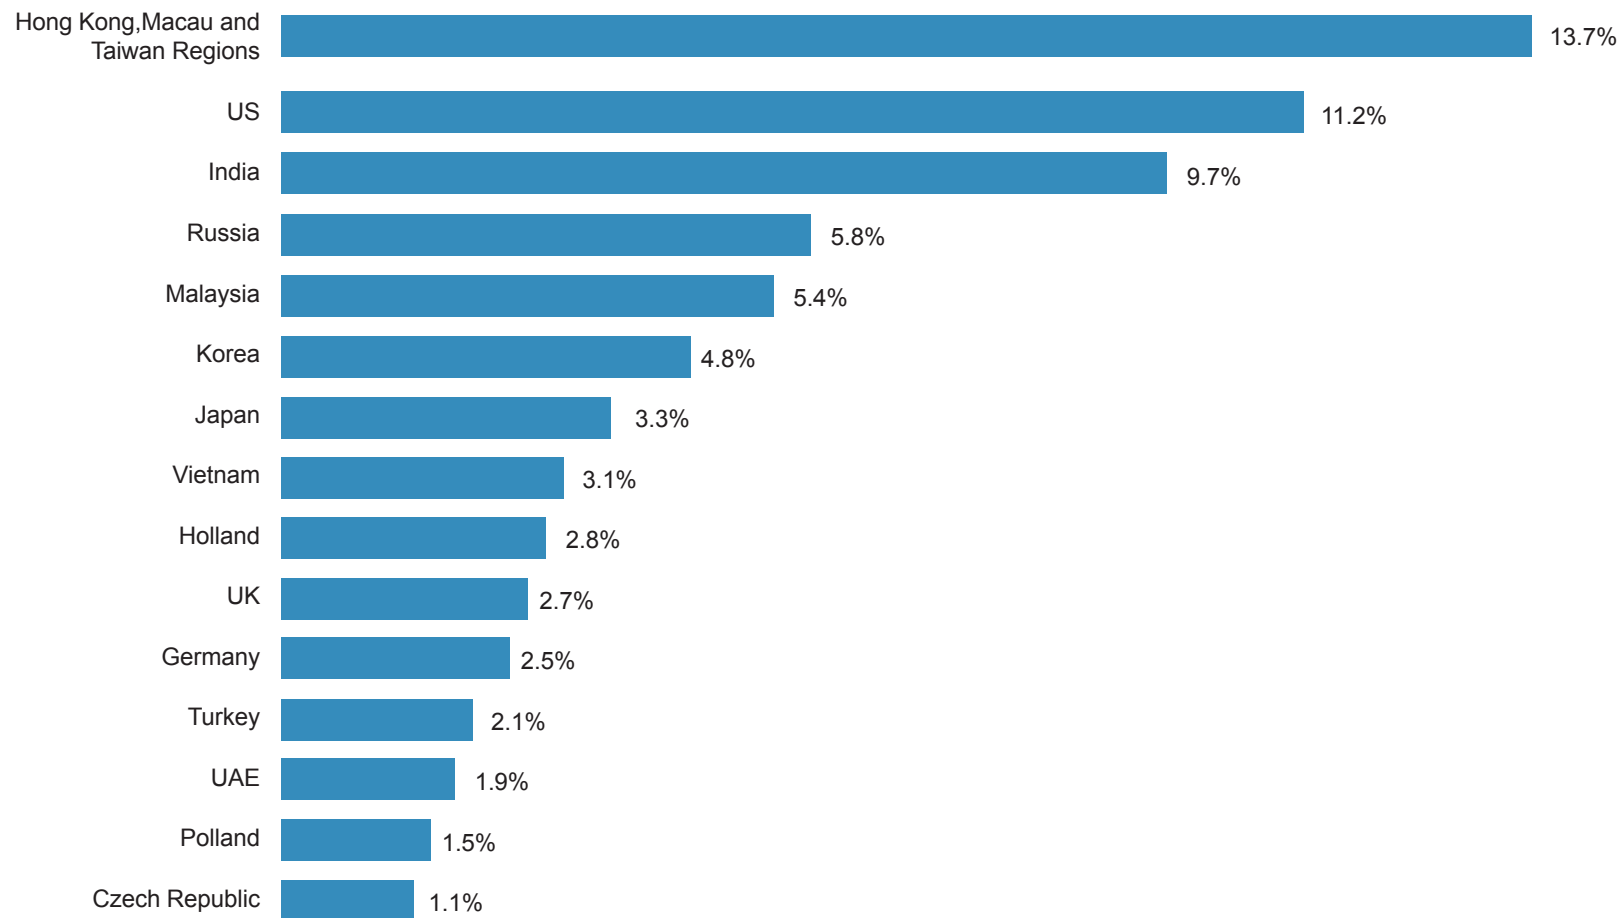

More Local Buyers Out of South China

More Overseas Buyers from Europe and America

2016

2017

Overseas Buyers (Over 20% of Total Number of Buyers)

Top 15 Countries and Regions

Part of VIP Buyers (Domestic)

Longlatled	LED display dealer, project contract and system integrator
Ogilvy	Advertising planner, designer, media and operator
Beijing Senda Screen Company	Advertising project contractor
Enshi Zhoujindian Culture	Media/advertising planner, designer and producer, architectural and decorative lighting project contractor, integrated supplier of city landscape and lighting
Guangzhou Duocai Advertising Co., Ltd.	Media/advertising planner, designer and producer
Guizhou Owl Culture Communication Co., Ltd.	Integrated supplier of stage, KTV and performance, art and entertainment equipment
Harbin Qinse Culture Communication	Integrated supplier of stage, KTV and performance, art and entertainment equipment
Ruixiang Advertising Material Trading Company in Hengyang, Hunan Province	Integrated supplier of advertising materials
Jiangfufu Lighting Co., Ltd.	Integrated supplier of architectural and decorative lighting, city landscape and lighting
Linyi Jinsheng Optoelectronic	Integrated supplier of LED lighting fixtures
Nanchang Shangshi Advertising and Decorative Project Co., Ltd.	Advertising and decorative project contractor
Shanghai Xingduo LED Co., Ltd.	Project contractor
Shenzhen Wenen Lighting Co., Ltd.	Integrated supplier of lighting material
Yida Advertising	Advertising planner, designer, media and operator
Yuen Kee Co., Ltd.	Sign and advertising equipment dealer
Zhejiang Inlove Music & Entertainment Co., Ltd.	Integrated supplier of stage, KTV, performance, art and entertainment equipment
Zhongsheng Audio, Video & Lighting	Integrated supplier of architectural and decorative lighting, city landscape and lighting, stage, KTV, performance, art and entertainment equipment